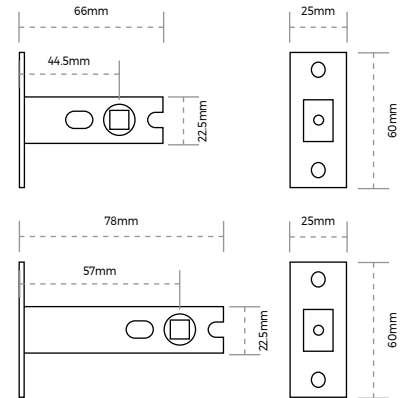

Tubular Deadbolt

TECHNICAL

SPÄRKA heavy duty fire rated Tubular deadbolt are designed for use with bathroom thumb turns or lever on backplate with integrated thumb turn.

SKU	Size	Intumescent	Finish	Package Type	Qty
LL2031.SCP	66mm	No	Satin Chrome	Retail Bag	1
LL2036.SCP	66mm	Yes	Satin Chrome	Retail Bag	1
LL2027.SCP	66mm	No	Satin Chrome	Trade Packed	1
LL2032.SCP	78mm	No	Satin Chrome	Retail Bag	1
LL2037.SCP	78mm	Yes	Satin Chrome	Retail Bag	1
LL2028.SCP	78mm	No	Satin Chrome	Trade Packed	1